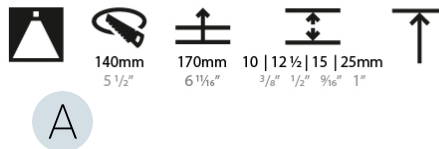

OPTICAL

Reflector°: 18 / 34
 Optic°: Lens Pack - No Lens / Linear Spread Lens / Honeycomb / Spread Lens
 Adjustability: Fixed
 Upon Request: Special Beam Angles

RATINGS AND CERTIFICATIONS

382, F 416-247-9319, www.zaneen.com
 Certified by Intertek for North American standards at the end of the existing Model #. For assistance on 'custom' specifications, contact zteam@zaneen.com.
 In a constant effort to supply the best product, we reserve the right to change specifications or materials without notice. The most recent specification sheets are found at zaneen.com
 IP rating: IP20