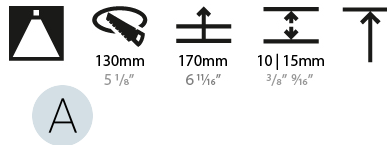

PHYSICAL

Shape: Round
Diameter (mm): 139
Diameter (in): 5 1/2
Height (mm): 151
Height (in): 5 15/16
Ceiling Thickness (mm): 10 / 12.5 / 15
Ceiling Thickness (in): 3/8 or 1/2 or 9/16
Min. Recessing Depth (mm): 170
Min. Recessing Depth (in): 6 11/16
Light Distribution: Downlight
Weight (kg): 0.926
Weight (lbs): 2.04
Fixture Finish: SSR / BKV / CWI / CRY / HAB / UFT / ITA / RUA / FTG / MYG / LOD / PUS / FRO / FUP / KIA / POP / BLS / SPG / MEY / GOH / GUM / CHC / COM / ABZ / JAG / OBR / MOS / ROR
Fixture Material: Aluminum Die Cast
Cut-out Measurements: 130mm / 5 1/8"

ELECTRICAL

Lamp Type: LED (Zhaga Standard)
Input Wattage (W): 28.6
Total Output Wattage (W): 26.4
Dimming: Tri-Mode (Non-Dimming and Phase Dimming (120Vac only) and 0-10V Dimming)
Driver Included: No
Driver Location: Recessed Housing
Driver Type: Constant Current - Universal
Driver Class: Class 2
Housing: See components
Input Voltage (V): 120 - 277
Constant Current (MA): 700

LED

Number of LEDs: 1
Color Temperature (°K): 2700 / 3000 / 3500 / 4000
Max. Delivered Lumen (lm): 2030 / 2080 / 2186 / 2230
Nominal Lumen (lm): 3210 / 3290 / 3459 / 3530
CRI: >90 CRI
Efficiency (%): 0.631
Lamp Life (hrs): 50000

OPTICAL

Reflector: 20 / 25 / 40

RATINGS AND CERTIFICATIONS

Certified By: Certified for North American Standards
IP rating: IP20

PROJECT
TYPE
SPECIFIER
QUANTITY
DATE